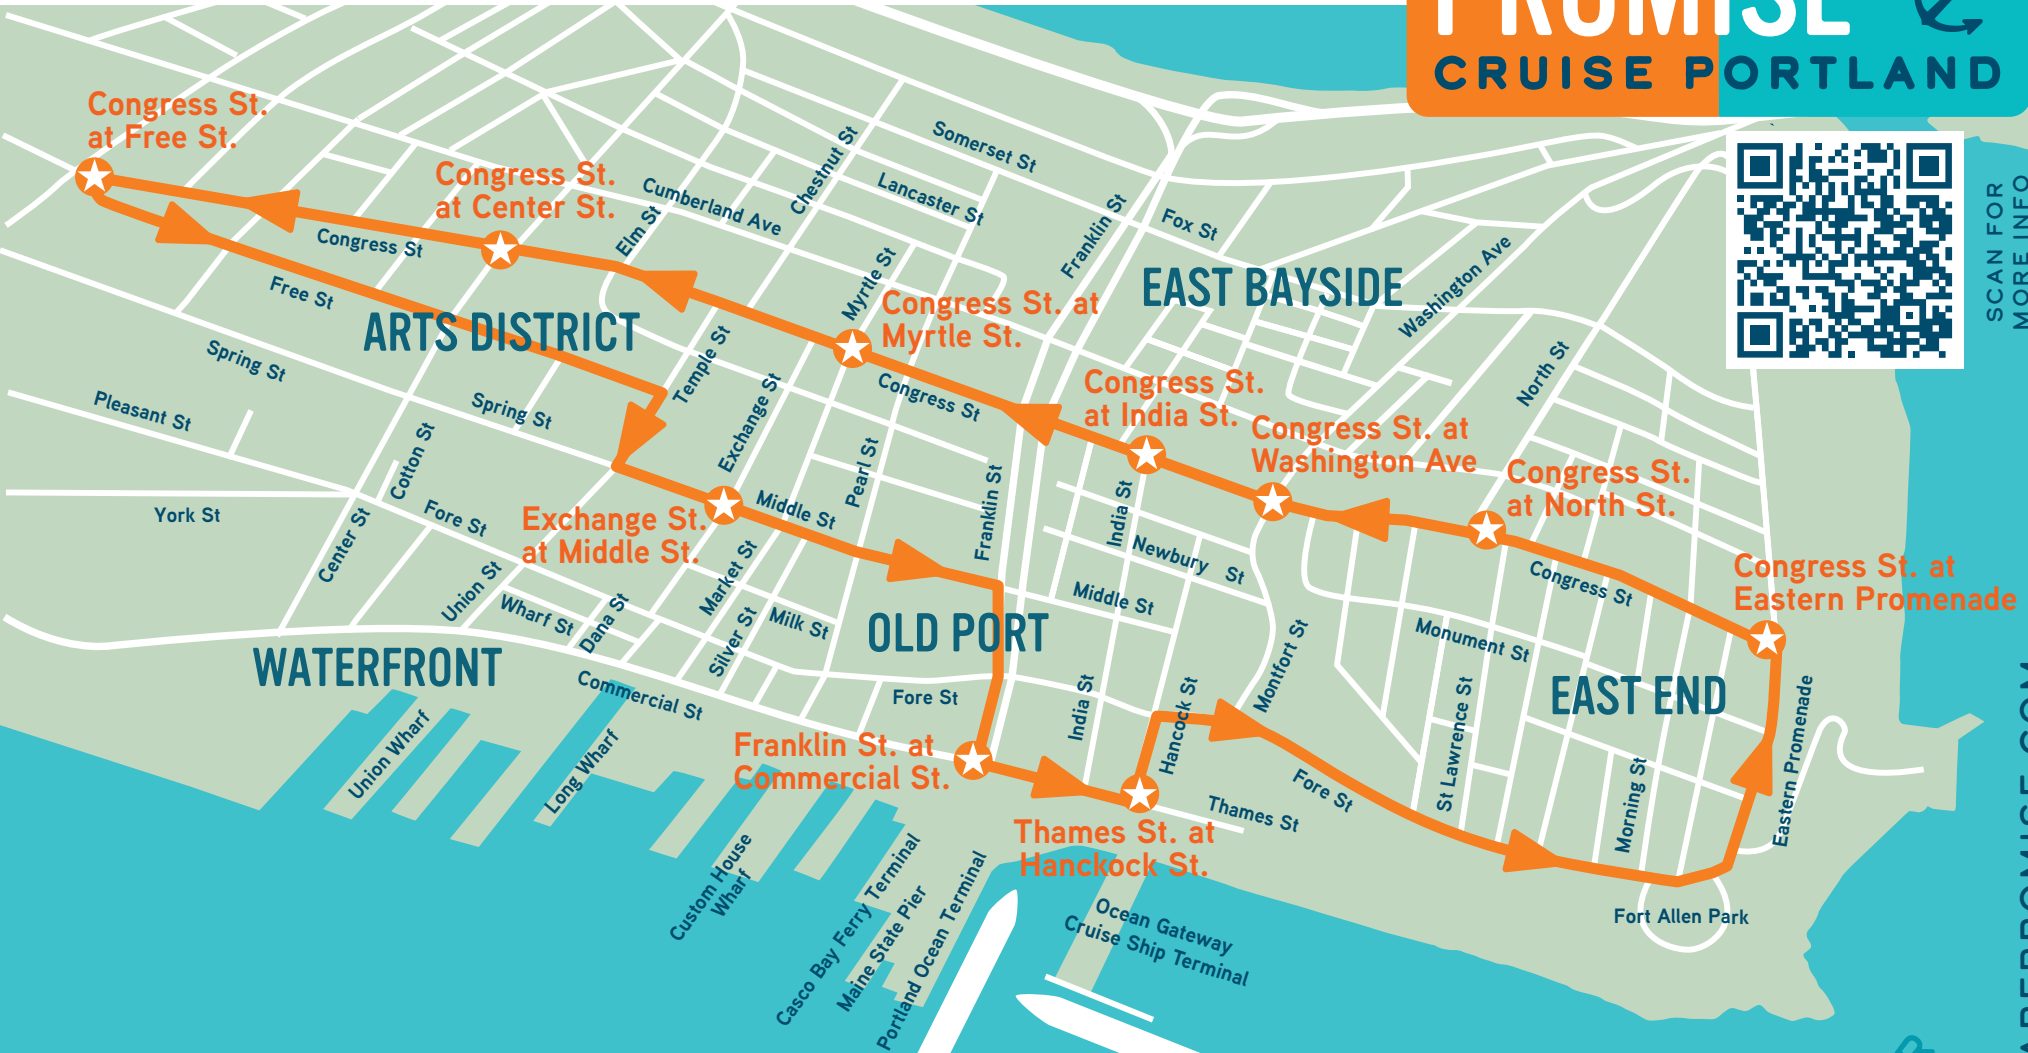

PORTLAND, MAINE

CITY LOOP JITNEY ROUTE & STOPS

PORT SHARE PROMISE
CRUISE PORTLAND

SCAN FOR MORE INFO

JITNEY ROUTE —
JITNEY STOPS ★

CRUISE SHIP DOCKING

PORTLAND HARBOR

PORTSHAREPROMISE.COM